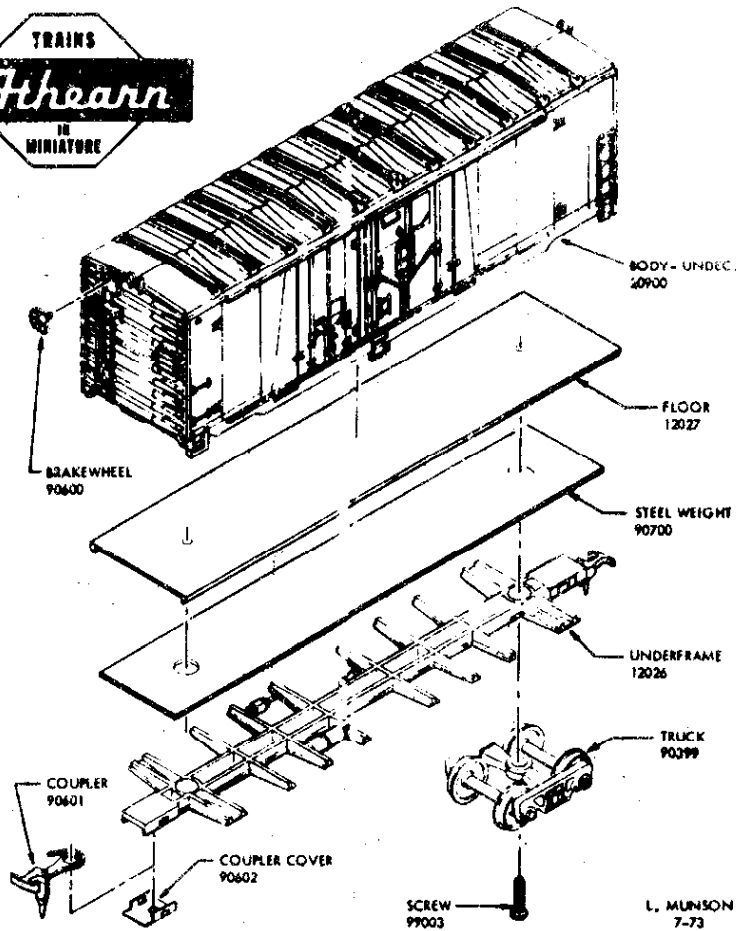

ASSEMBLY INSTRUCTIONS:

40' GRAIN LOADING BOX CAR

PART	NUMBER
BODY - UNDECORATED	20900
UNDERFRAME	12026
FLOOR	12027
TRUCK - HYATT ROLLER BEARING	PR. 90399
BRAKEWHEEL	DZ. 90600
COUPLER	PR. 90601
COUPLER COVER PLATE	DZ. 90602
STEEL WEIGHT	90700
R H SCREW - 2-56 X 5/16"	DZ. 99003